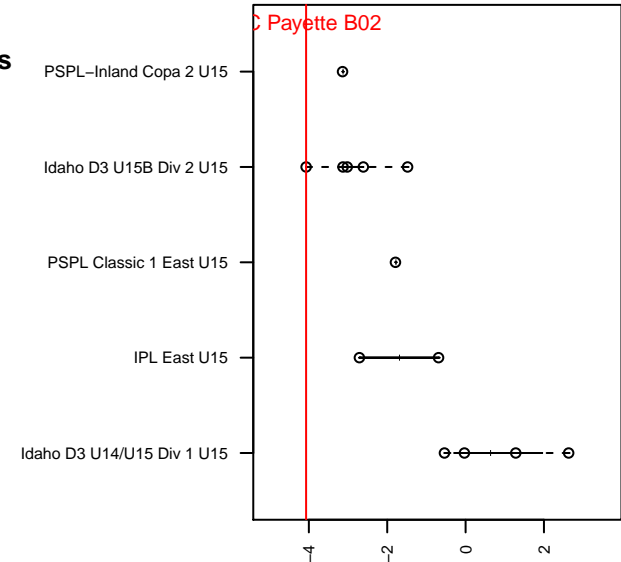

FC Payette B02

, ID
B02 total strength=884
attack=2.23 defense=0.8
fall league = Idaho D3 U15B Div 2 U15

alt names used:
IDA-ORE FC PAYETTE (ID)
IDA-ORE FC PAYETTE

Venues played:
2016 Idaho D3 U15B Division 2 U15
2016 GEM State Challenge U15 East U15

**attack and defense variance (black dot)
relative to other teams
and top 10 in region**

**attack and defense rating
relative to others at age
and all opponents in last 13 months**

Performance relative to 13 month average